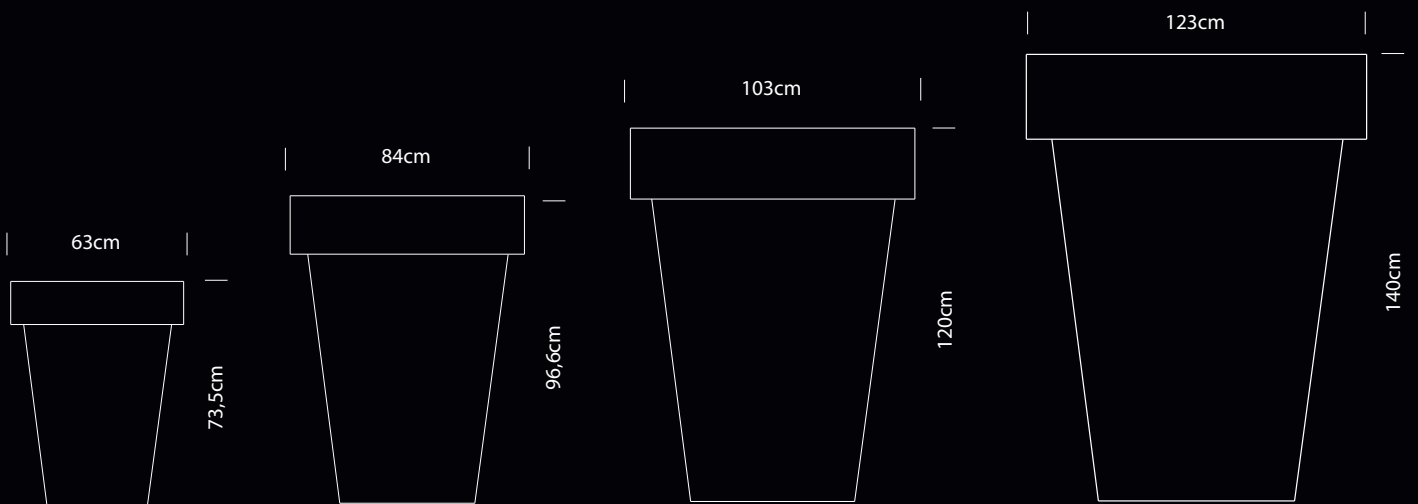

CUADRO

- INPUT/IN/ENTRÉE 220V
- FITTING/FIXATION E27
- IP 65
- PE PLASTIC

- LIGHT SOURCE/LICHTBRON/SOURCE DE LUMIÈRE:
 - ENERGY SAVING LIGHTBULB: WHITE OR WARM WHITE
 - OR/OF/OU
 - RGB LED LIGHT + REMOTE