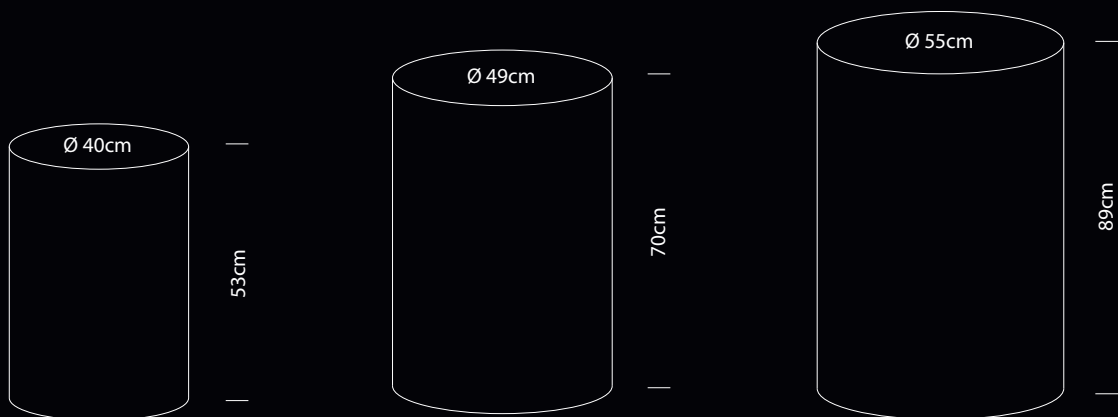

SUURILIGHTS[®]

RANGO

- INPUT/IN/ENTRÉE 220V
- FITTING/FIXATION E27
- IP 65
- PE PLASTIC

- LIGHT SOURCE/LIGHTBRON/SOURCE DE LUMIÈRE:
 - ENERGY SAVING LIGHTBULB: WHITE OR WARM WHITE
 - OR/OF/OU
 - RGB LED LIGHT + REMOTE