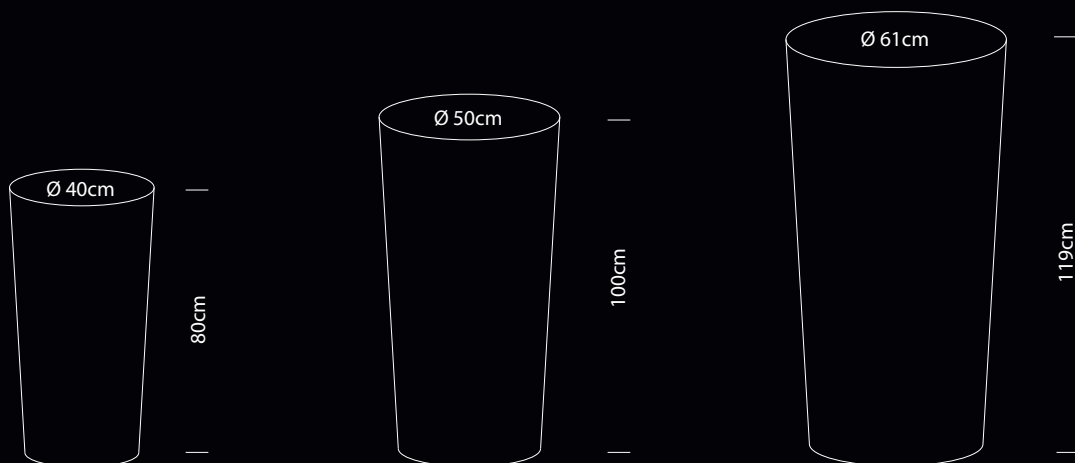

# YMPARI

- INPUT/IN/ENTRÉE 220V
- FITTING/FIXATION E27
- IP 65
- PE PLASTIC

- LIGHT SOURCE/LICHTBRON/SOURCE DE LUMIÈRE:
  - ENERGY SAVING LIGHTBULB: WHITE OR WARM WHITE
  - OR/OF/OU
  - RGB LED LIGHT + REMOTE